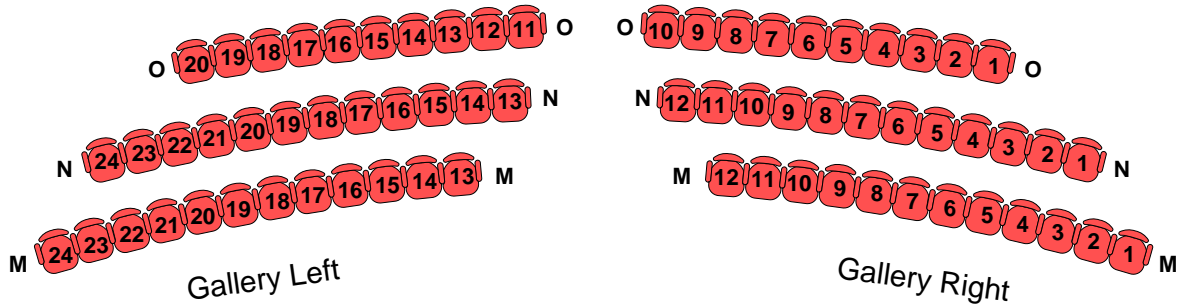

# Turner Centre Auditorium Seating

## Main Auditorium

Maximum Seating	
With AA & BB	408
With Forestage up	376
<b>Summary</b>	
Rows A – L	292
Rows AA & BB	32
Stalls Total	324
Gallery	68
Box 1 & 2	16

## STAGE

Rows AA & BB are available on occasions when extra seating is required and the forestage is lowered.  
Seats K14,15 & 16 and Seats L15 & 16 may not be available for all performances.