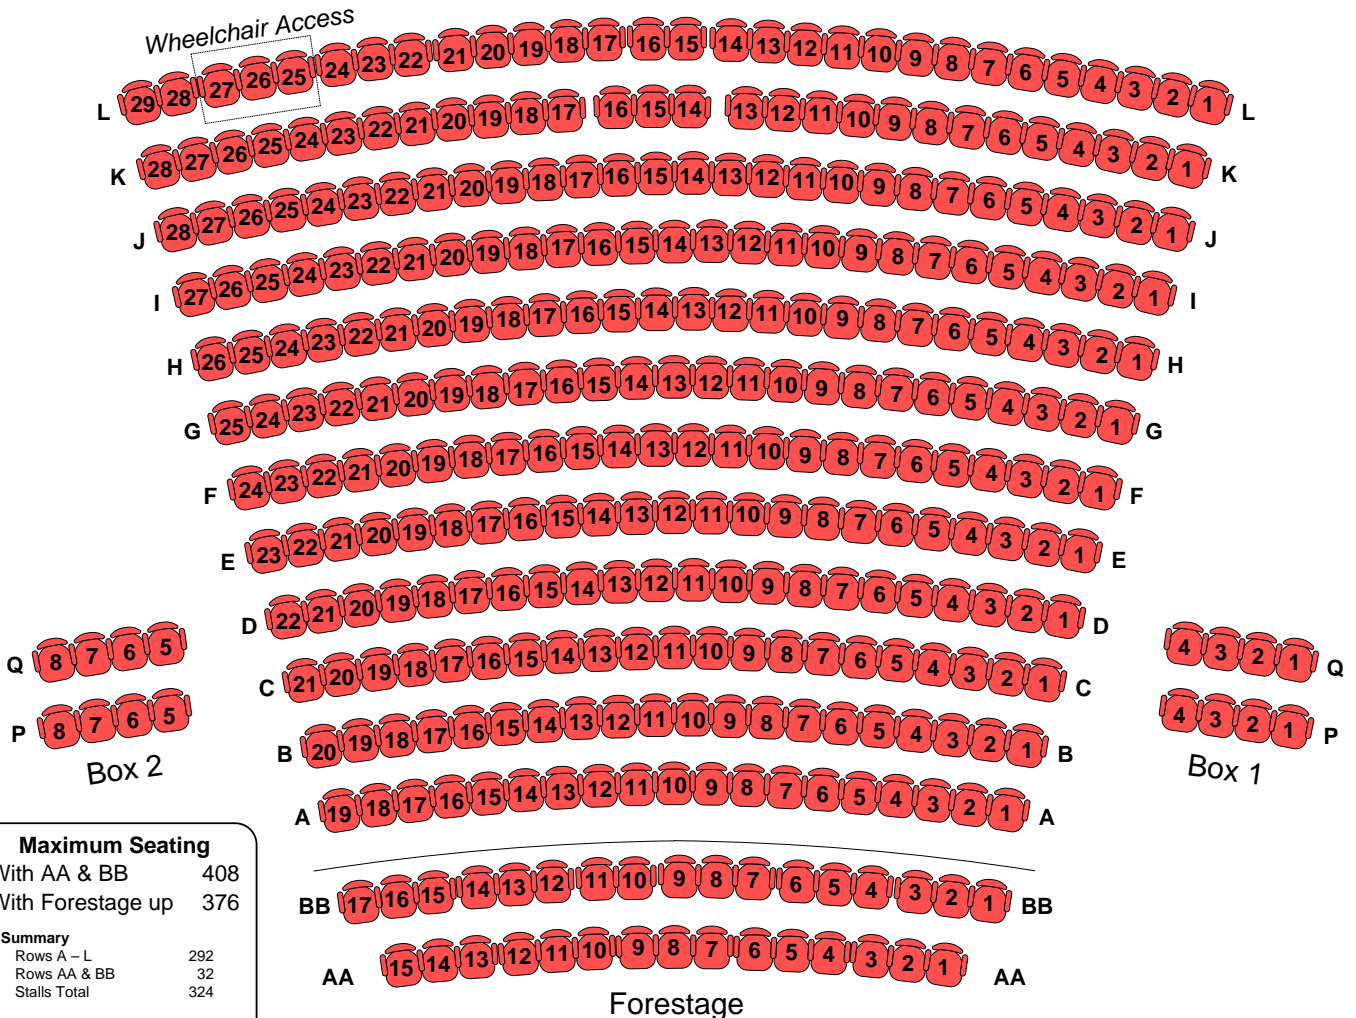

# Turner Centre Auditorium Seating

## Main Auditorium

Maximum Seating	
With AA & BB	408
With Forestage up	376
<b>Summary</b>	
Rows A – L	292
Rows AA & BB	32
Stalls Total	324
Gallery	68
Box 1 & 2	16

## STAGE

Rows AA & BB are available on occasions when extra seating is required and the forestage is lowered.  
Seats K14,15 & 16 and Seats L15 & 16 may not be available for all performances.