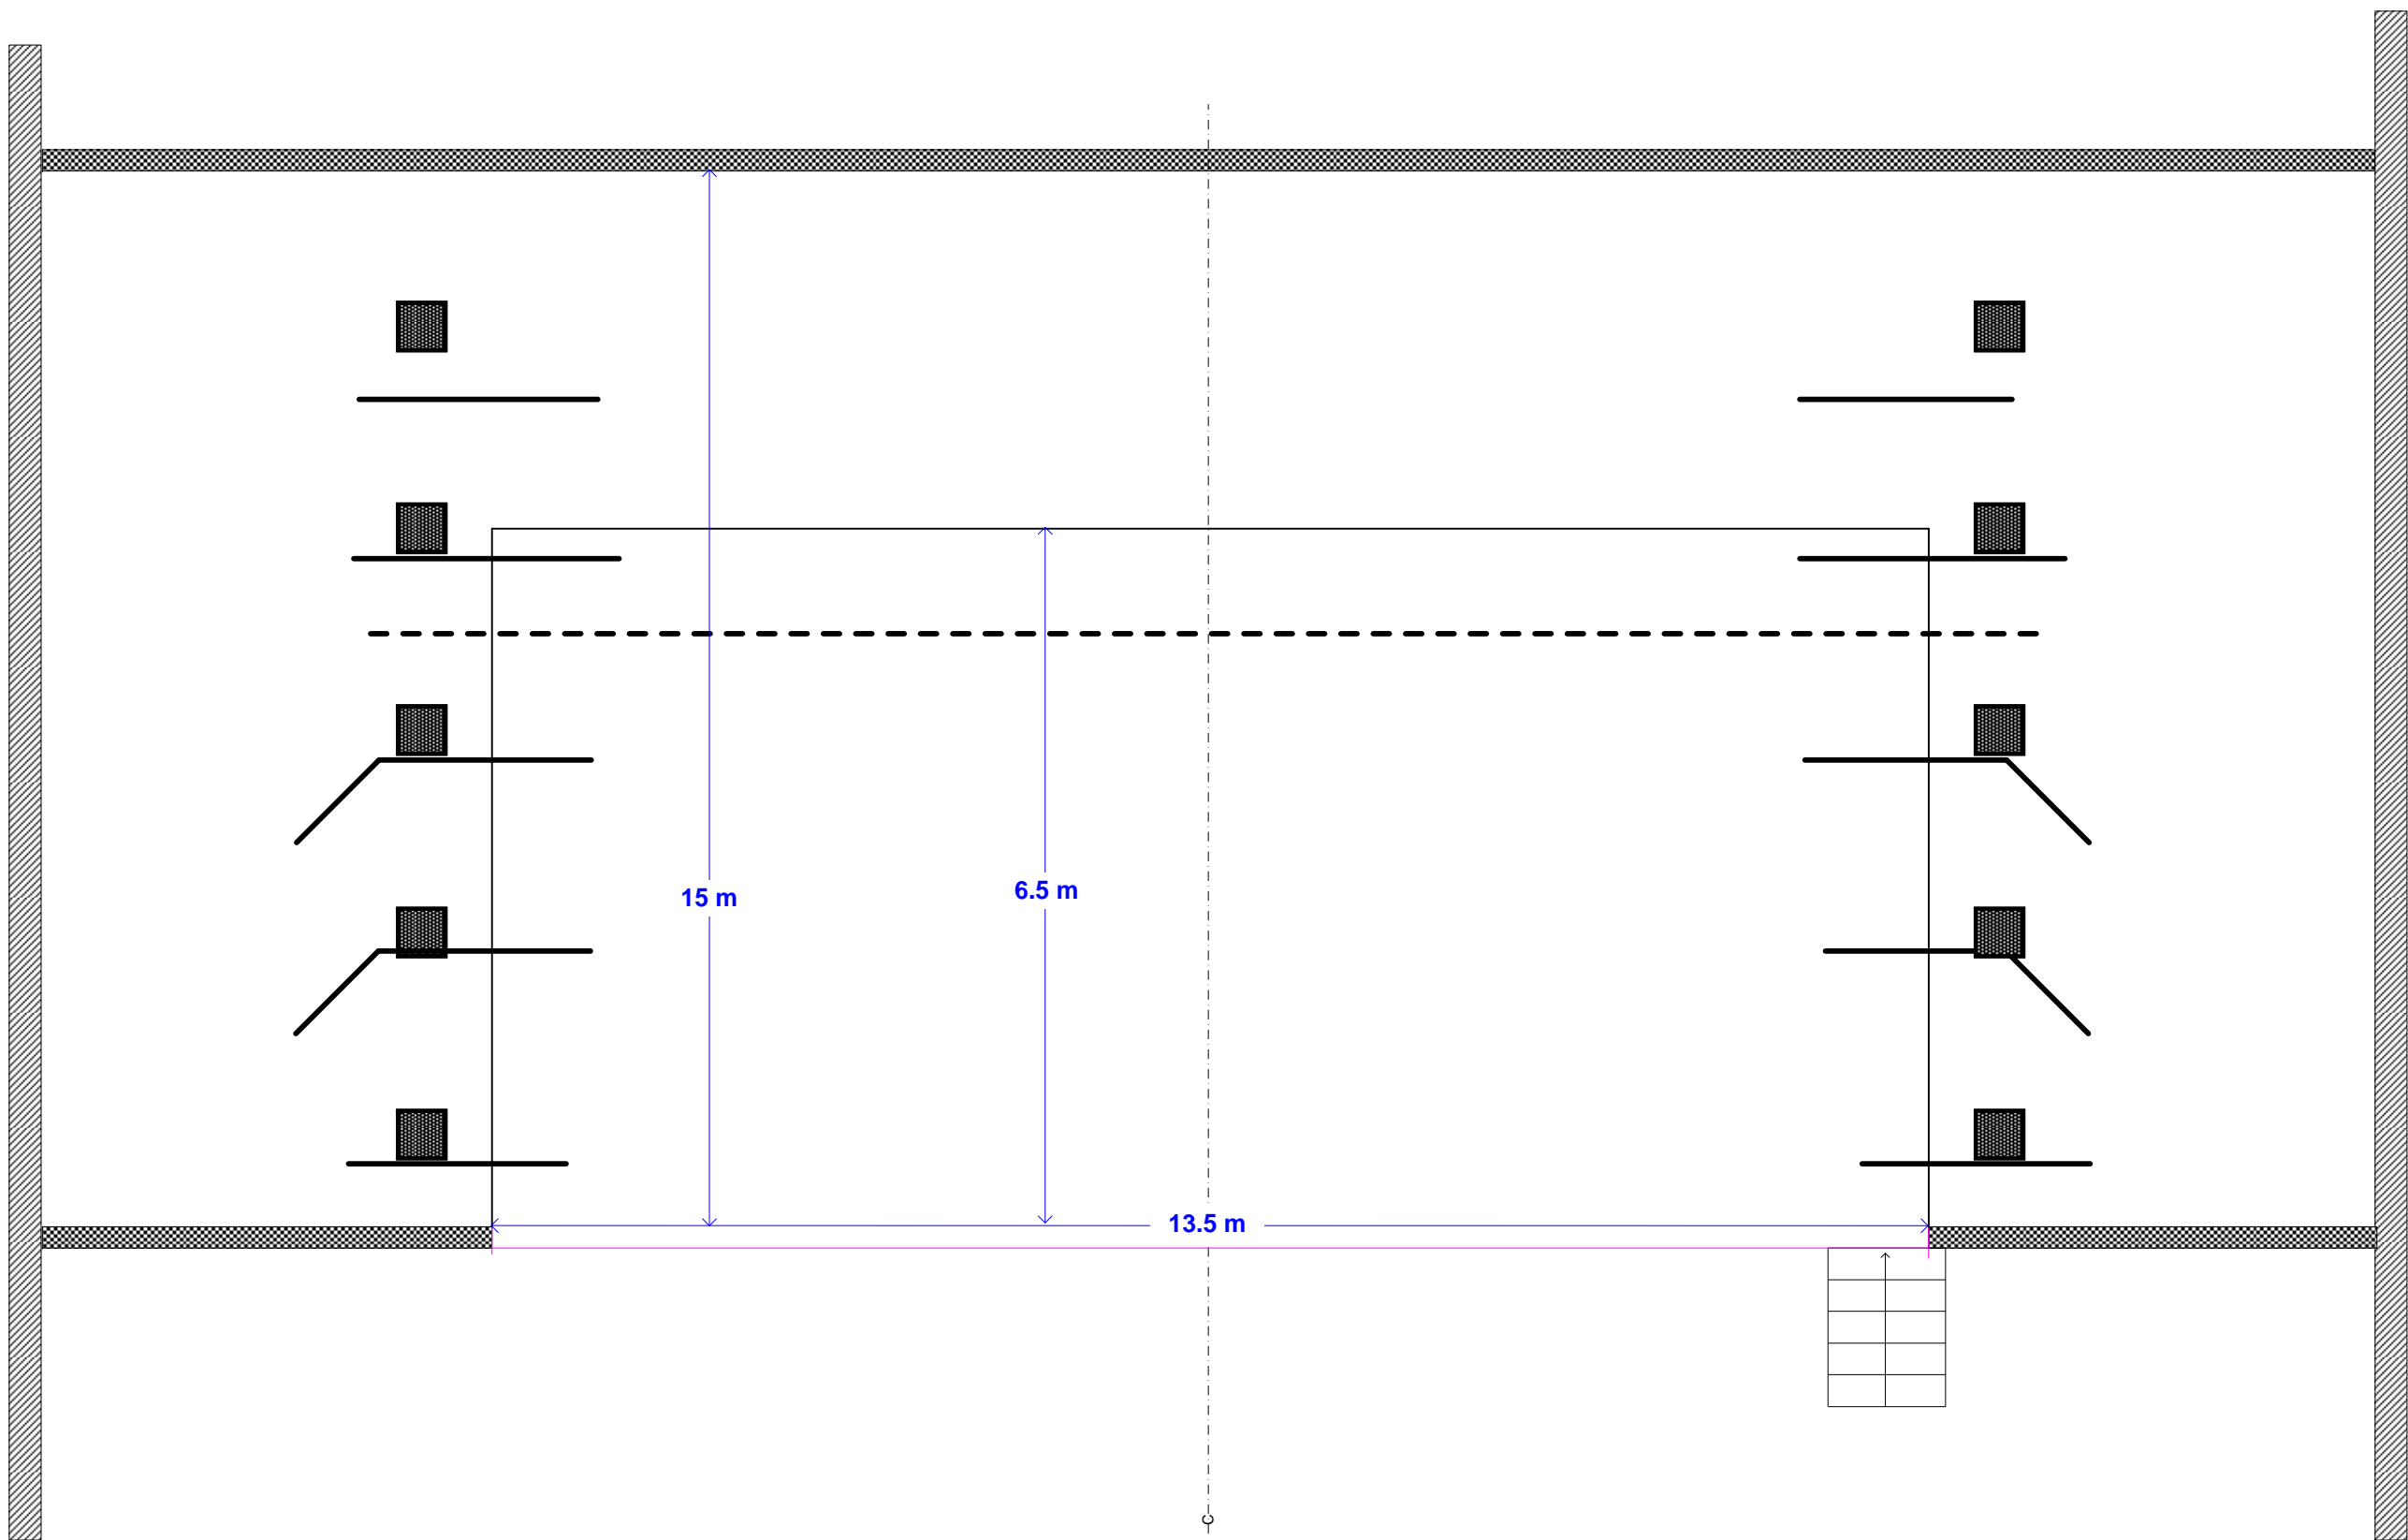

**Turner Centre  
Auditorium Stage Layout**

All care has been taken in producing this diagram  
however no responsibility is taken for its accuracy.  
It is presented for information only.

Copyright © 2011 by The Centre at Kerikeri Ltd.  
Version 2.3 - 10 Jun 2011

**Turner Centre  
Auditorium Stage Layout**

All care has been taken in producing this diagram  
however no responsibility is taken for its accuracy.  
It is presented for information only.

Version 2.3 – 10 Jun 2011