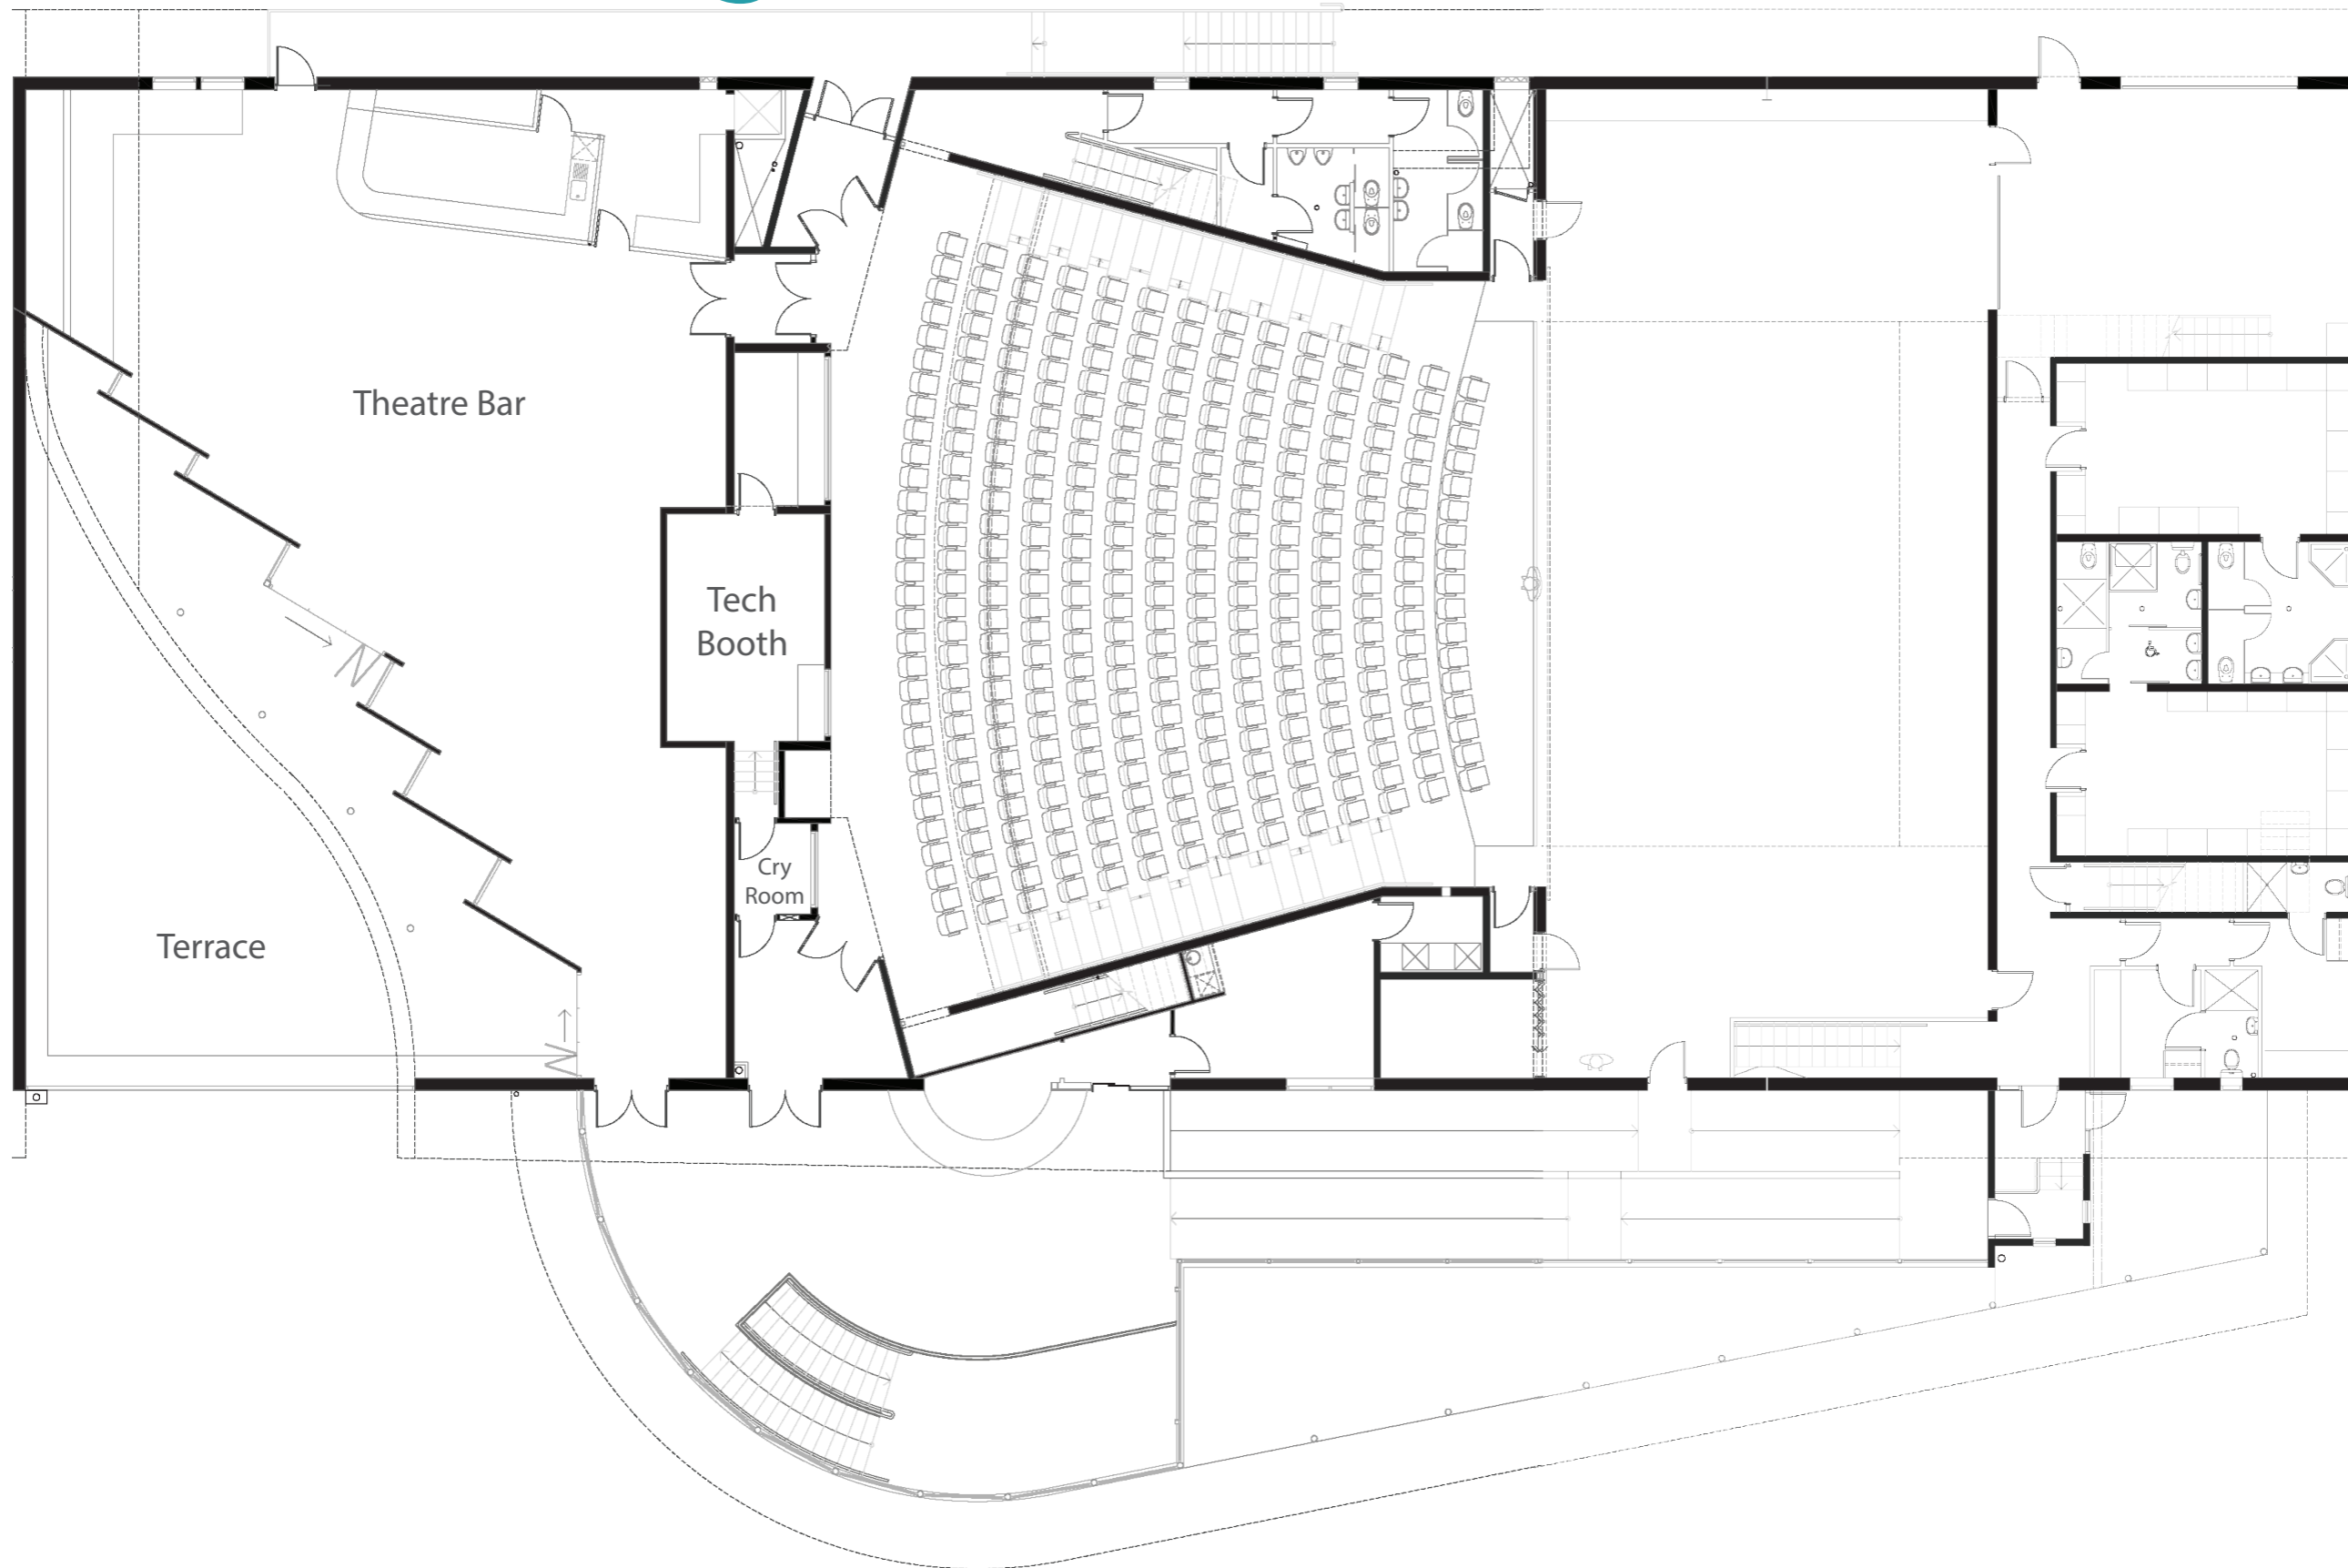

Floor Plan - Auditorium and Backstage

Floor Plan - Auditorium and Backstage

TURNER CENTRE
PERFORMING ARTS &
CONFERENCE VENUE
TE PUAWAI